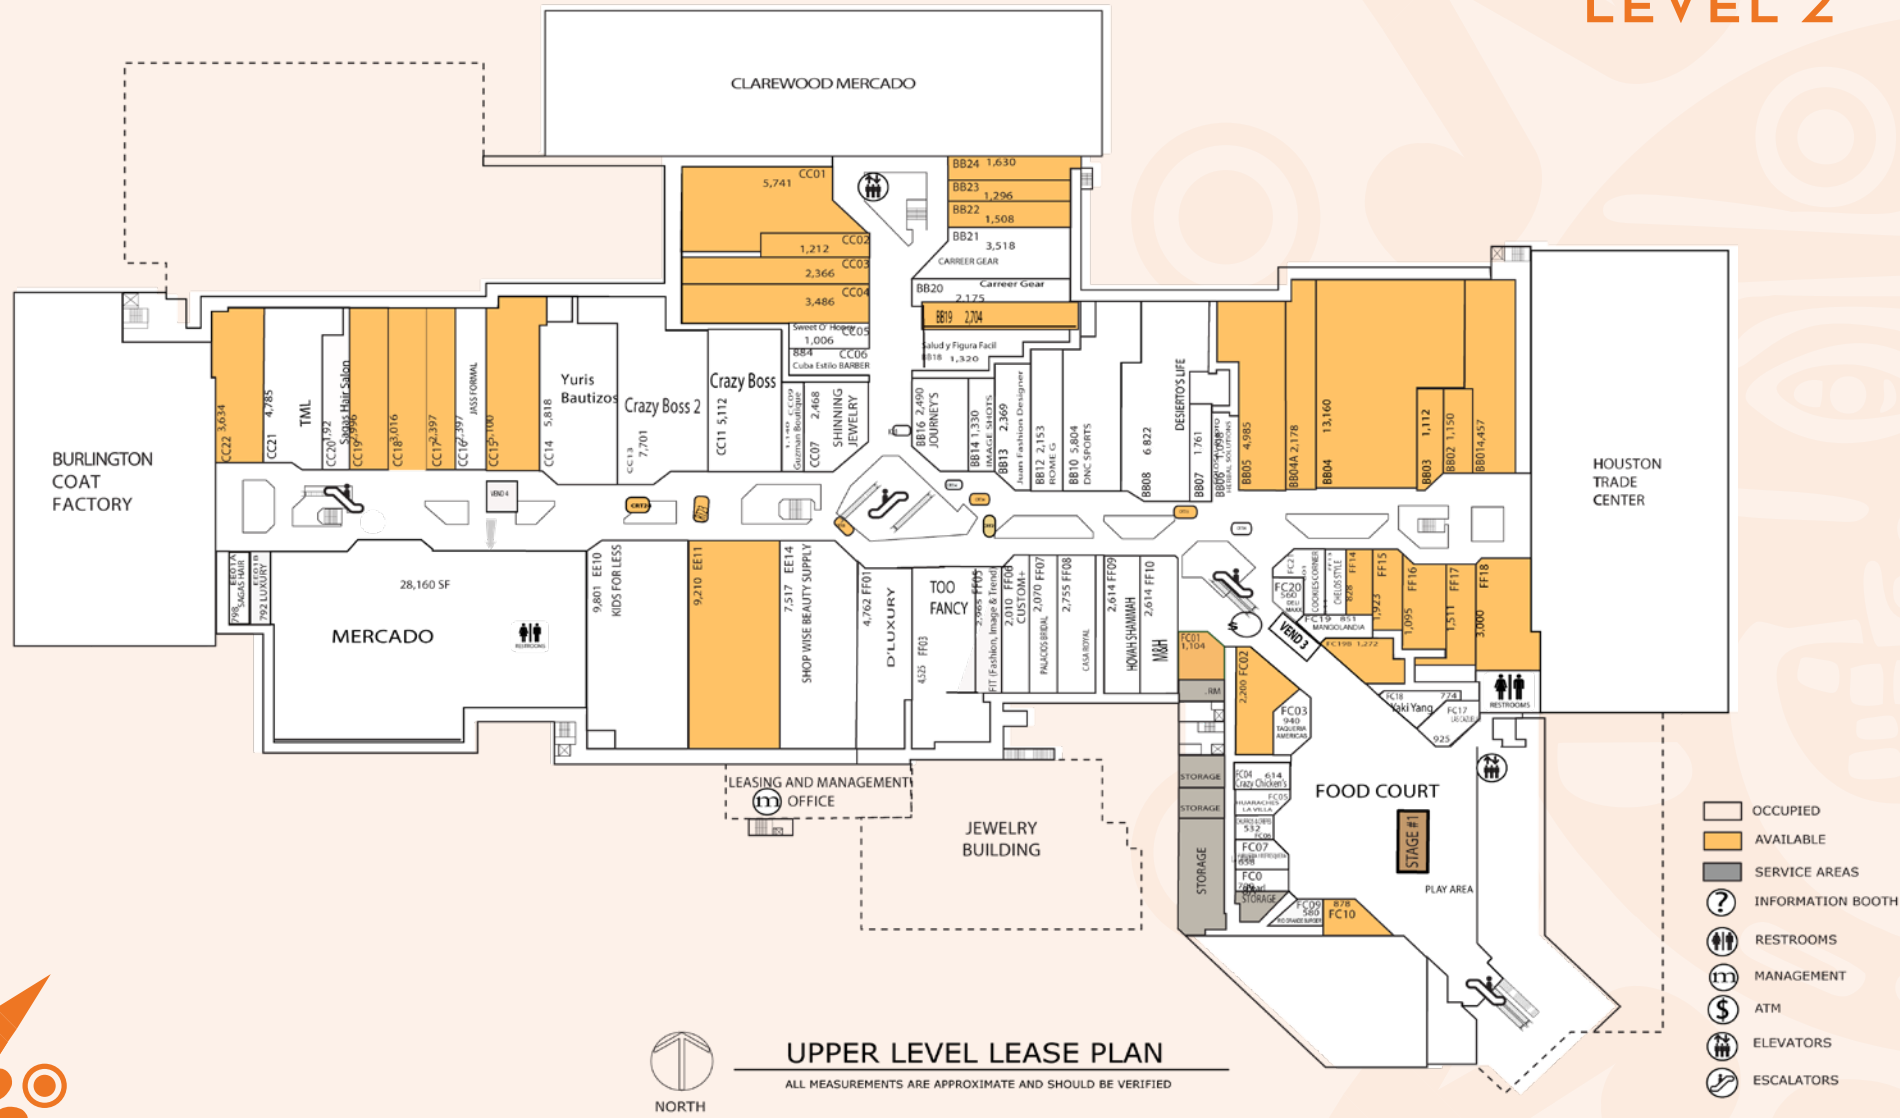

CRAZY BOSS
Big Discount Store